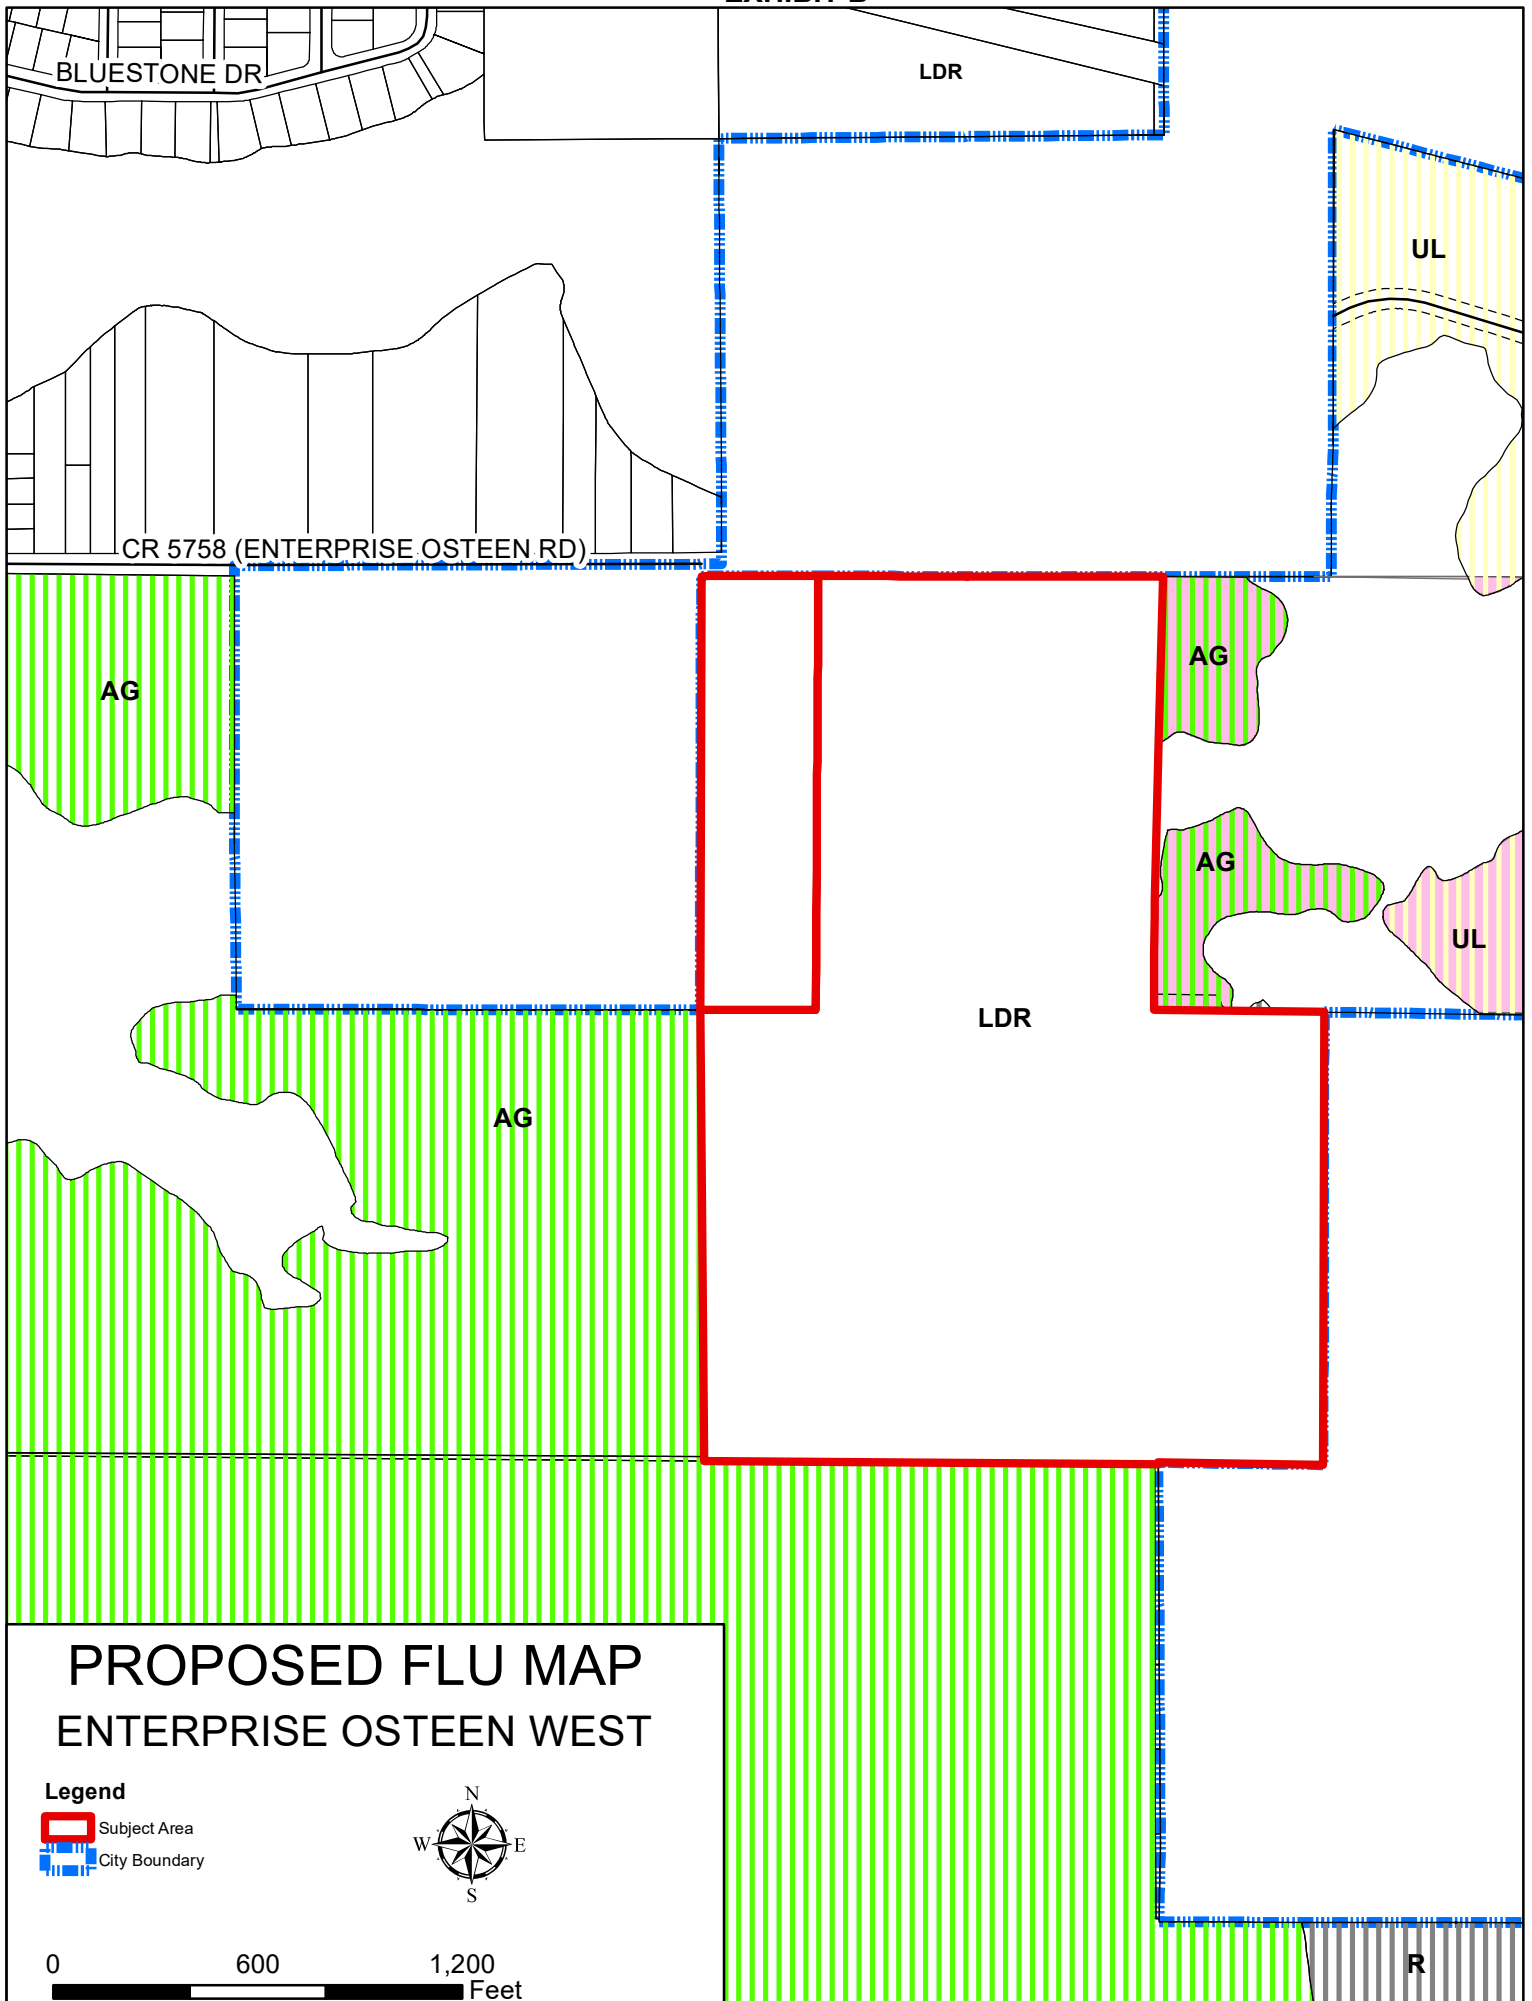

EXHIBIT B

BLUESTONE DR

LDR

UL

CR 5758 (ENTERPRISE OSTEEN RD)

AG

AG

AG

UL

LDR

AG

PROPOSED FLU MAP ENTERPRISE OSTEEN WEST

Legend

- Subject Area
- City Boundary

R