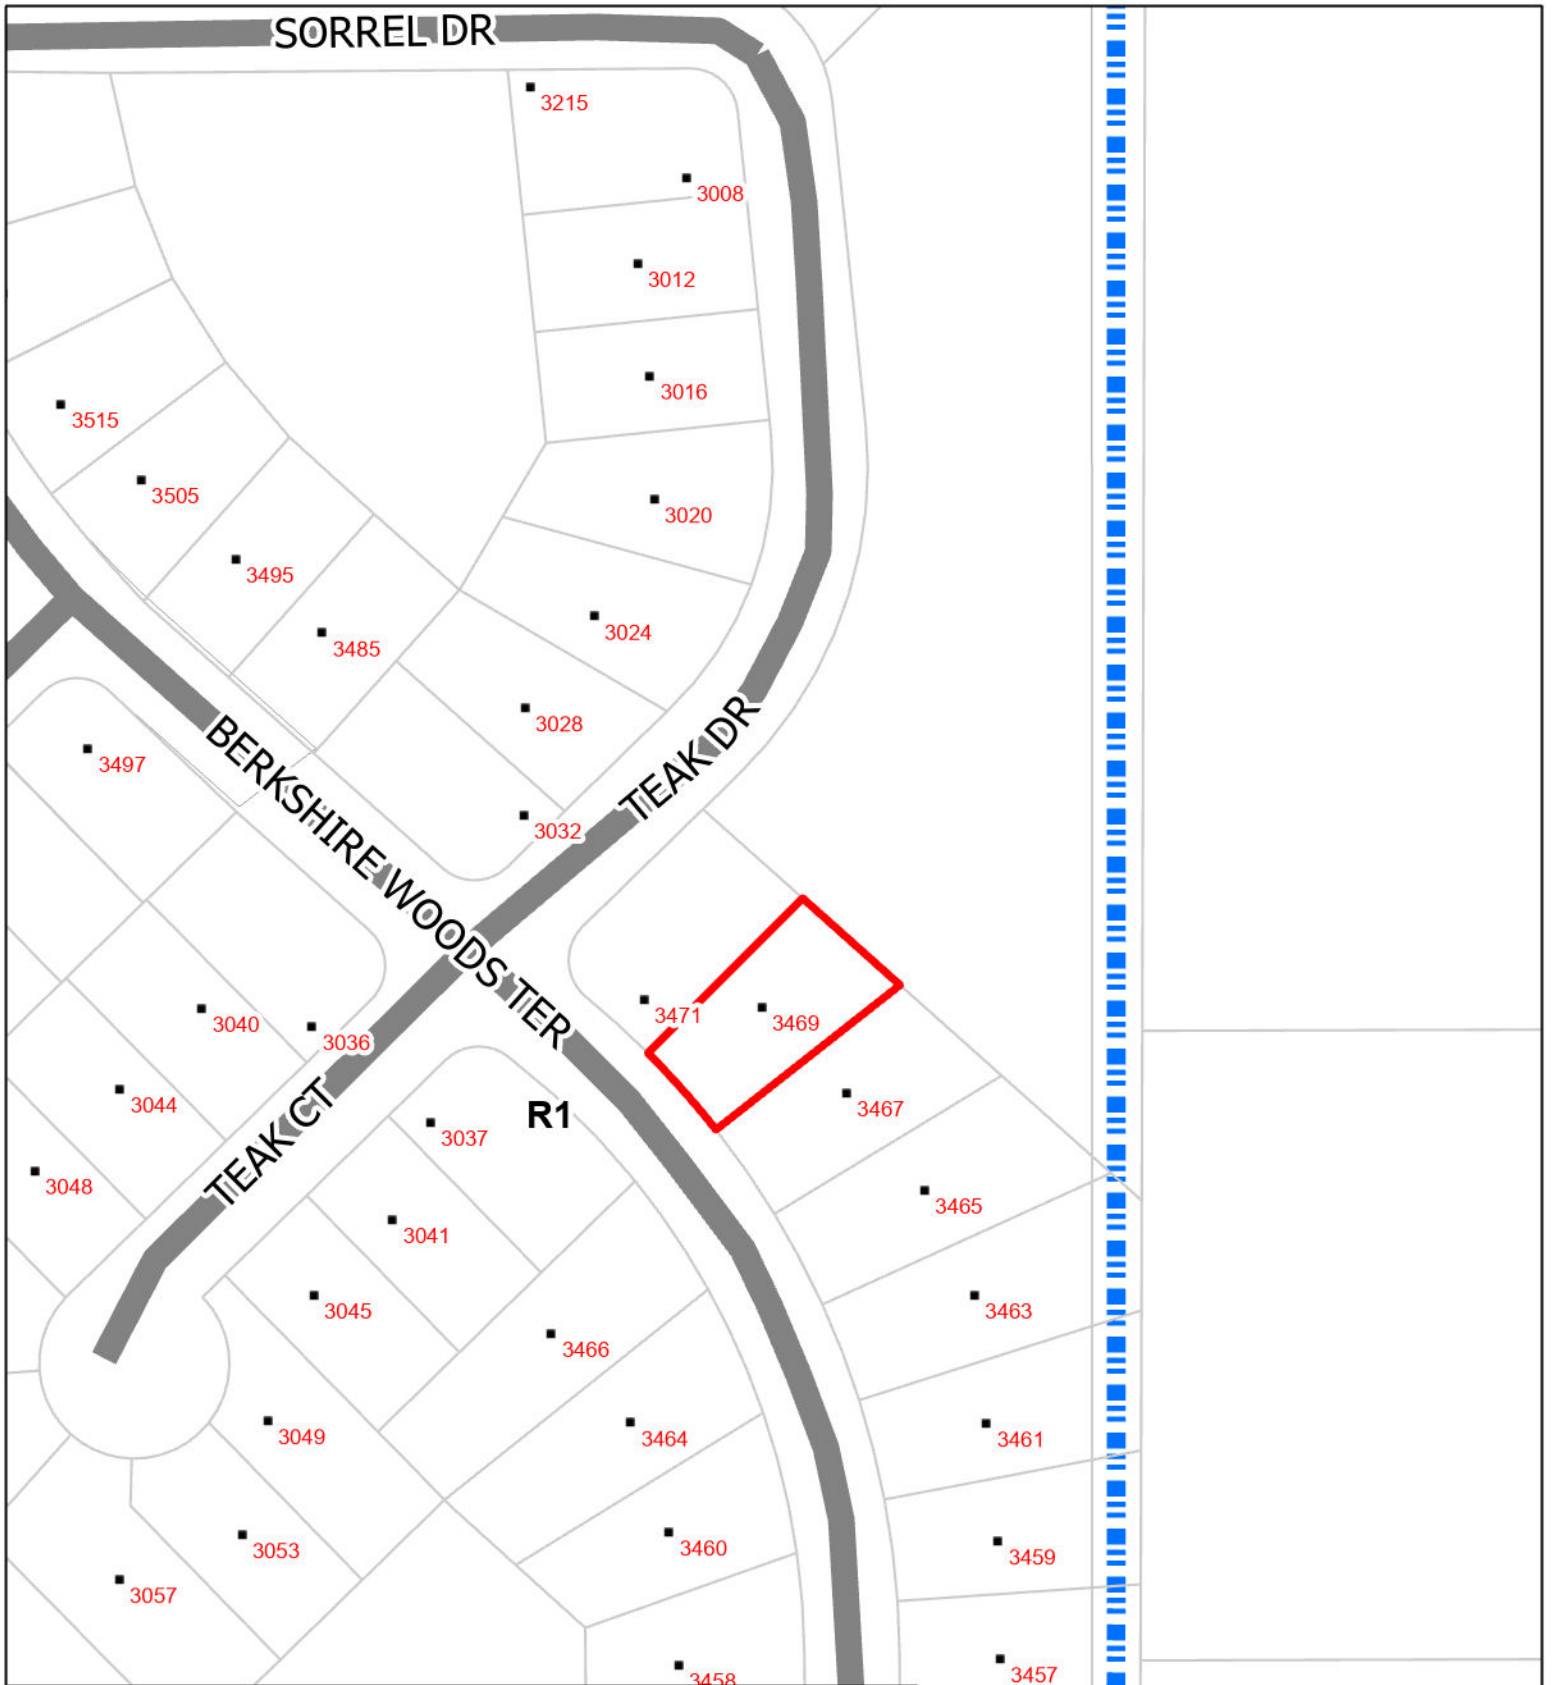

Location Map

- Legend
- Parcels
 - City Boundary
 - Lakes
 - Streets
 - Thoroughfares
 - VAR24-0009
 - 3469 Berkshire Woods Ter

Location Diagram

Existing Zoning Map

Legend

- Address
- Parcels
- Parcels
- Streets
- ▬ City Boundary
- ZONING
- R1
- VAR24-0009
- 3469 Berkshire Woods Ter

Future Land Use Map

Legend

- Address
- ▭ Parcels
- ▬ Streets
- ▬▬▬ City Boundary
- ▭ RESIDENTIAL LOW

VAR24-0009
 3469 Berkshire Woods Ter