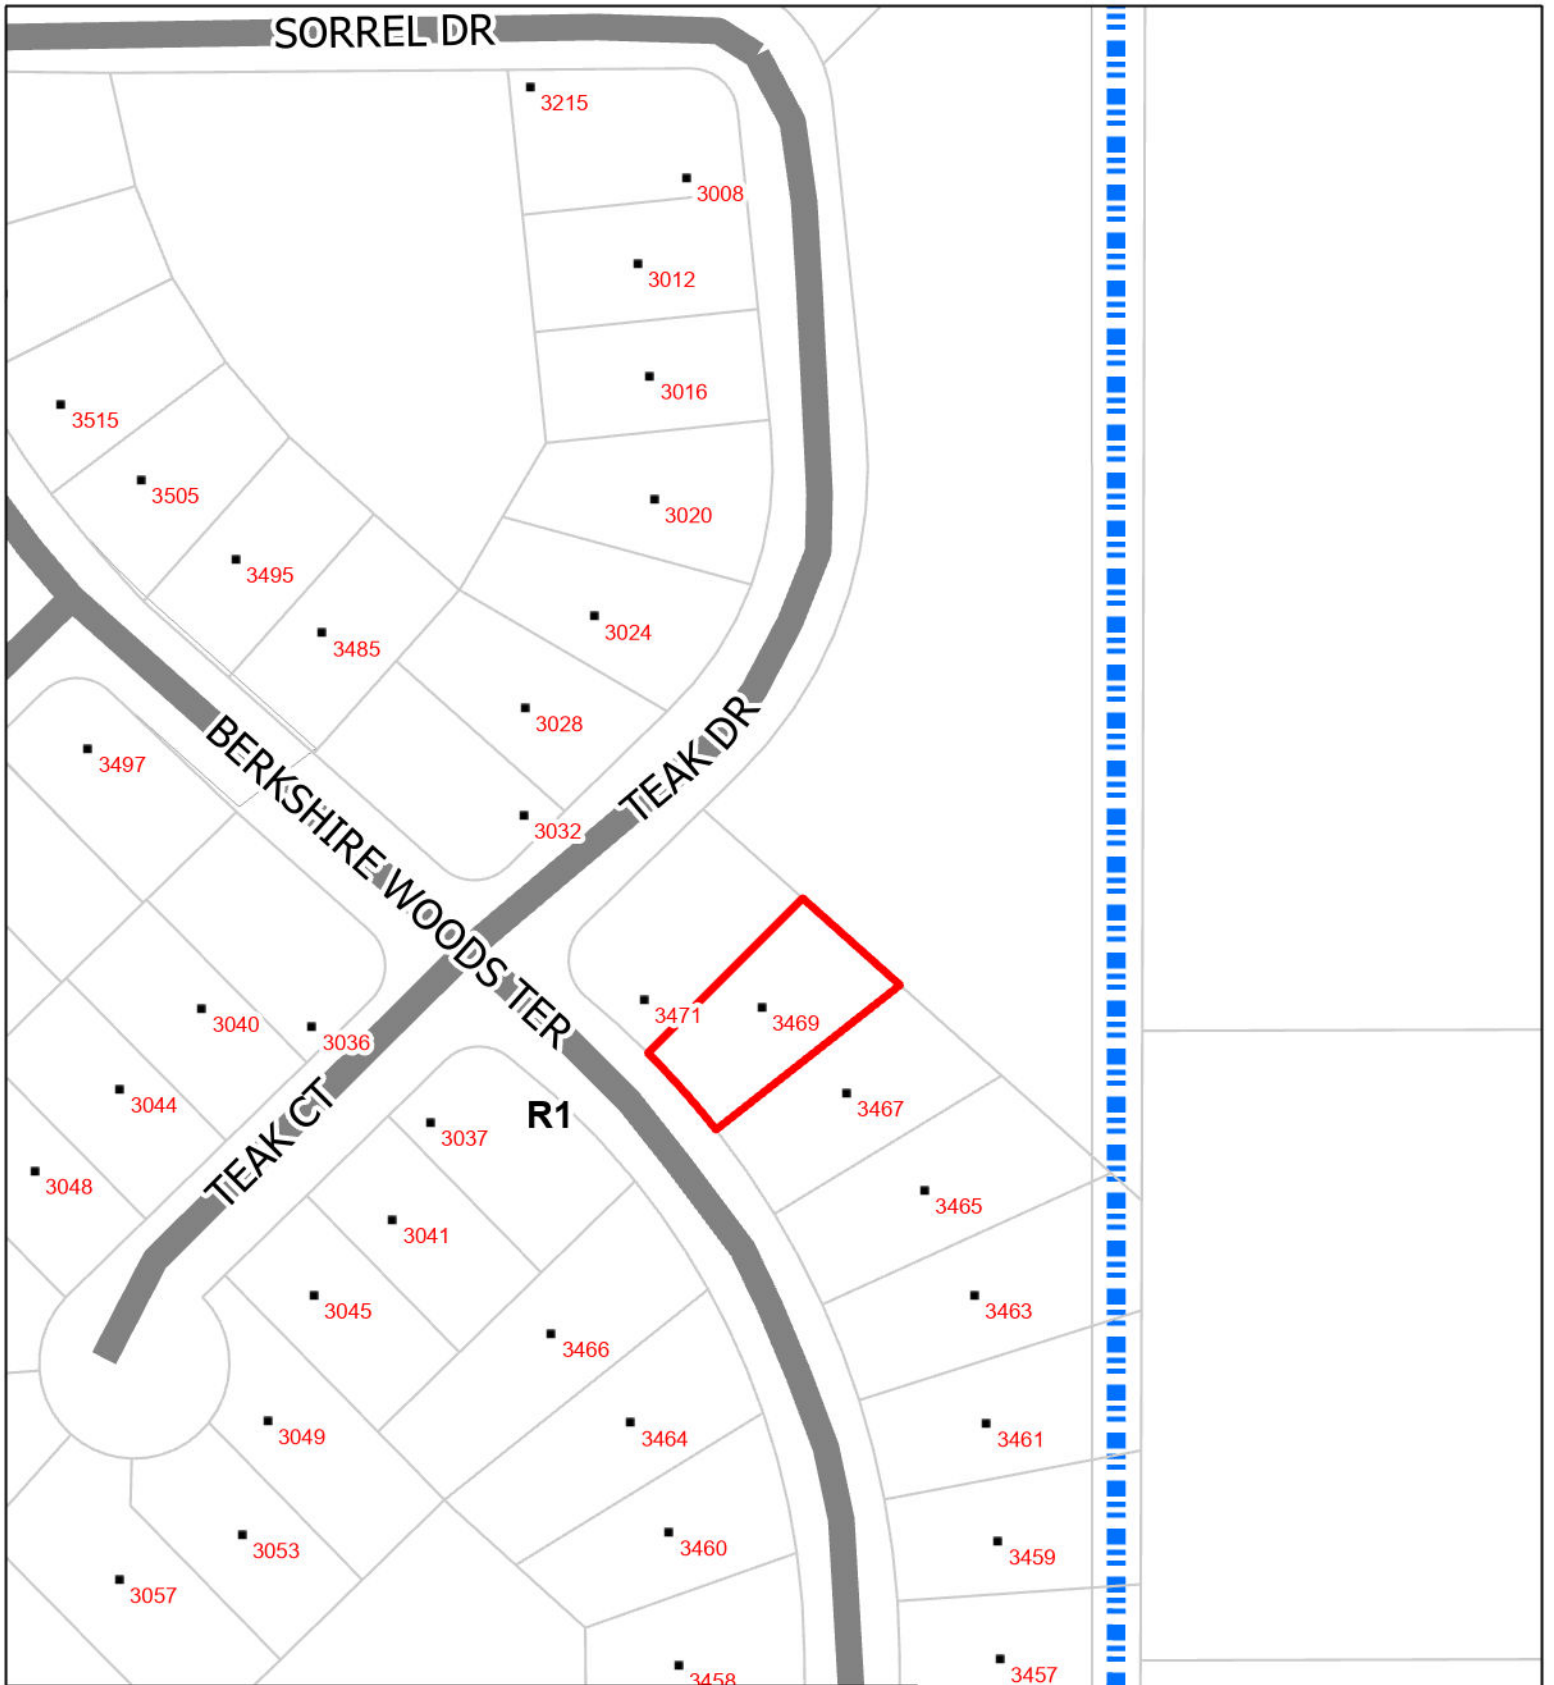

Location Map

- Legend
- Parcels
 - City Boundary
 - Lakes
 - Streets
 - Thoroughfares
 - VAR24-0009
 - 3469 Berkshire Woods Ter

Location Diagram

Existing Zoning Map

Legend

- Address
- Parcels
- Parcels
- Streets
- ▬▬ City Boundary
- ZONING
- R1
- VAR24-0009
- 3469 Berkshire Woods Ter

Future Land Use Map

Legend

- Address
- ▭ Parcels
- ▬ Streets
- ▬▬▬ City Boundary
- ▭ RESIDENTIAL LOW

VAR24-0009
 3469 Berkshire Woods Ter